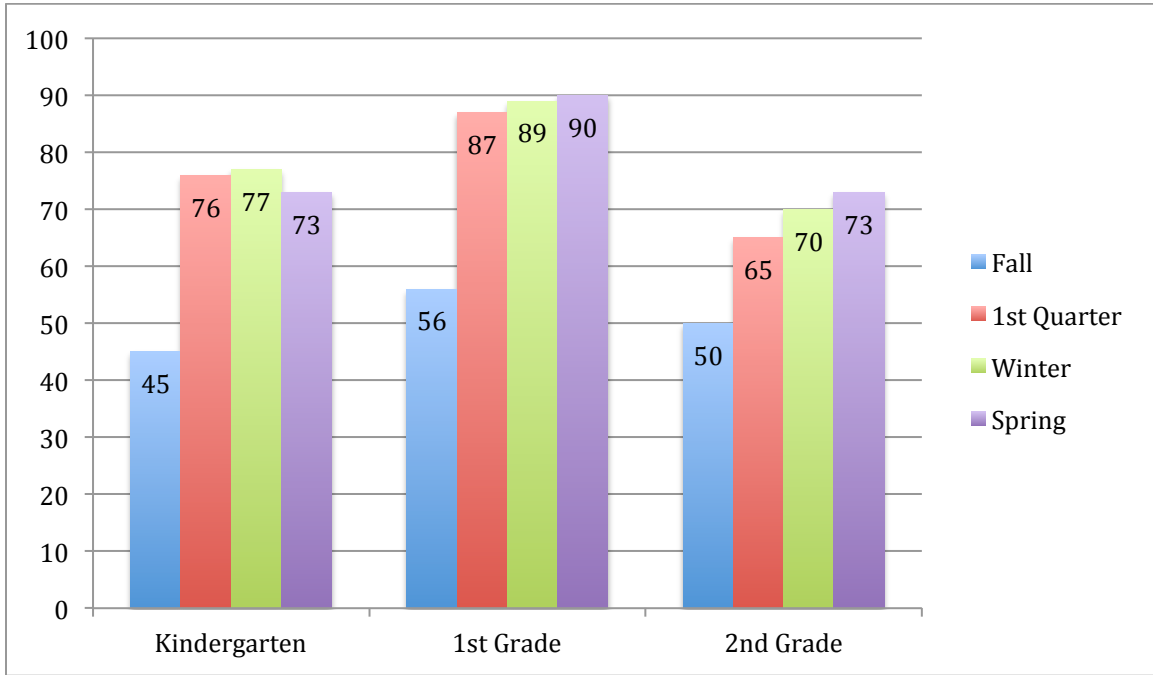

**2015-16 Percentage of Students At or Above Grade Level Target  
on STAR Early Literacy (K-1) and STAR Reading (2)**

**2015-16 Percentage of Students At or Above Grade Level Target on STAR Math**