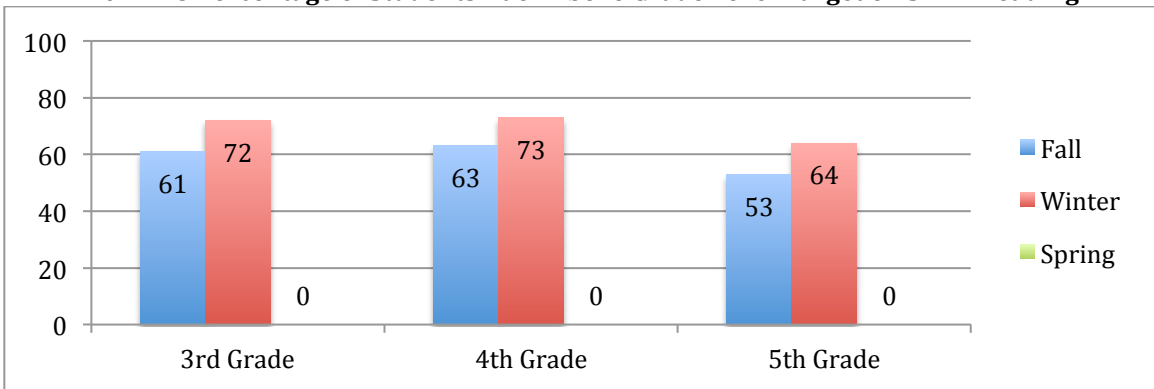

**2014-15 Percentage of Students At or Above Grade Level Target on STAR Reading**

**2015-16 Percentage of Students At or Above Grade Level Target on STAR Reading**

**2016-17 Percentage of Students At or Above Grade Level Target on STAR Reading**

**2017-18 Percentage of Students At or Above Grade Level Target on STAR Reading**

**2014-15 Percentage of Students At or Above Grade Level Target on STAR Math**

**2015-16 Percentage of Students At or Above Grade Level Target on STAR Math**