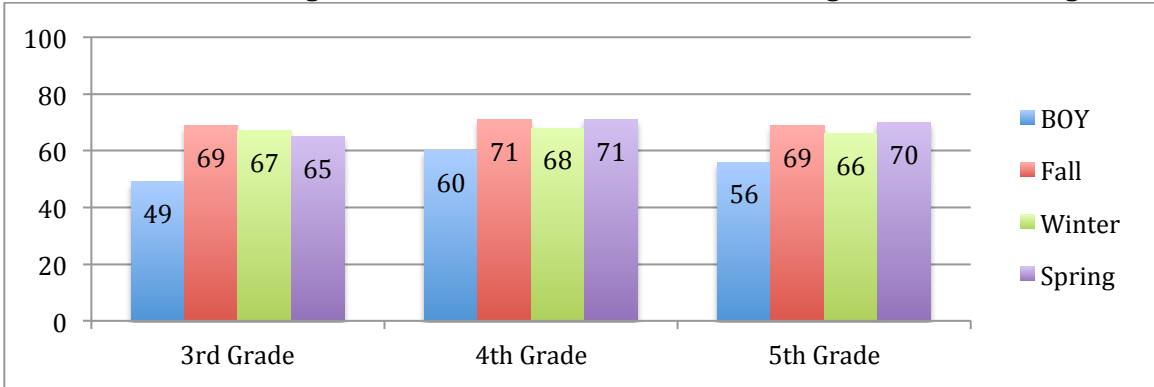

**2014-15 Percentage of Students At or Above Grade Level Target on STAR Reading**

**2015-16 Percentage of Students At or Above Grade Level Target on STAR Reading**

**2016-17 Percentage of Students At or Above Grade Level Target on STAR Reading**

**2017-18 Percentage of Students At or Above Grade Level Target on STAR Reading**

**2014-15 Percentage of Students At or Above Grade Level Target on STAR Math**

**2015-16 Percentage of Students At or Above Grade Level Target on STAR Math**