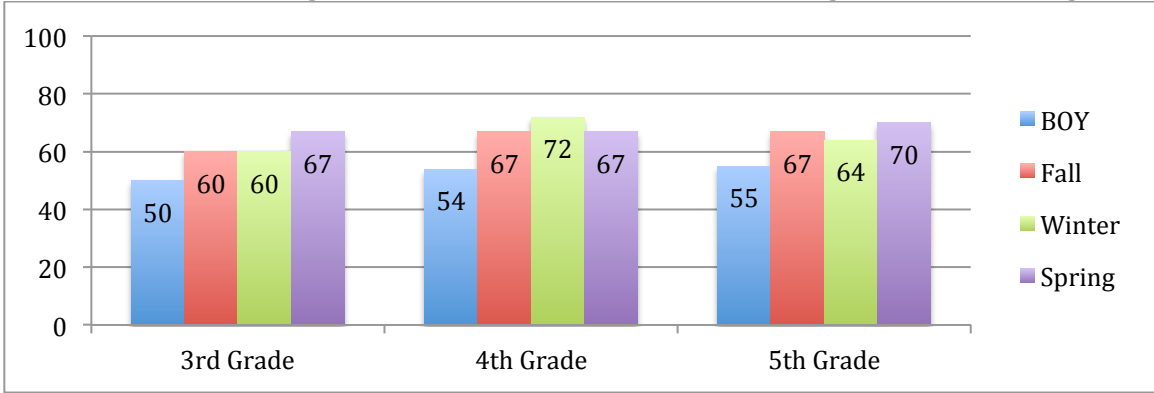

**2014-15 Percentage of Students At or Above Grade Level Target on STAR Reading**

**2015-16 Percentage of Students At or Above Grade Level Target on STAR Reading**

**2016-17 Percentage of Students At or Above Grade Level Target on STAR Reading**

**2017-18 Percentage of Students At or Above Grade Level Target on STAR Reading**

**2014-15 Percentage of Students At or Above Grade Level Target on STAR Math**

**2015-16 Percentage of Students At or Above Grade Level Target on STAR Math**