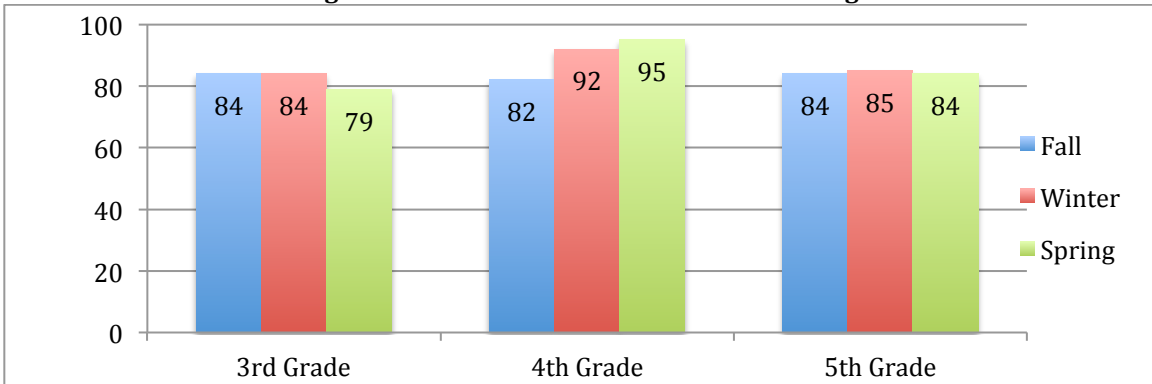

**2017-18 Percentage of Students At or Above Grade Level Target on STAR Reading**

**2014-15 Percentage of Students At or Above Grade Level Target on STAR Math**

**2015-16 Percentage of Students At or Above Grade Level Target on STAR Math**

**2016-17 Percentage of Students At or Above Grade Level Target on STAR Math**

**2017-18 Percentage of Students At or Above Grade Level Target on STAR Math**