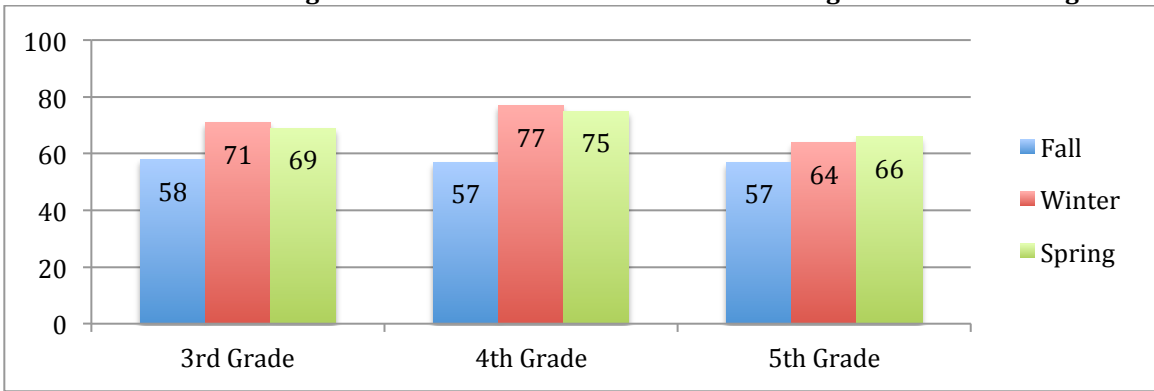

**2014-15 Percentage of Students At or Above Grade Level Target on STAR Reading**

**2015-16 Percentage of Students At or Above Grade Level Target on STAR Reading**

**2016-17 Percentage of Students At or Above Grade Level Target on STAR Reading**

**2017-18 Percentage of Students At or Above Grade Level Target on STAR Reading**

**2014-15 Percentage of Students At or Above Grade Level Target on STAR Math**

**2015-16 Percentage of Students At or Above Grade Level Target on STAR Math**