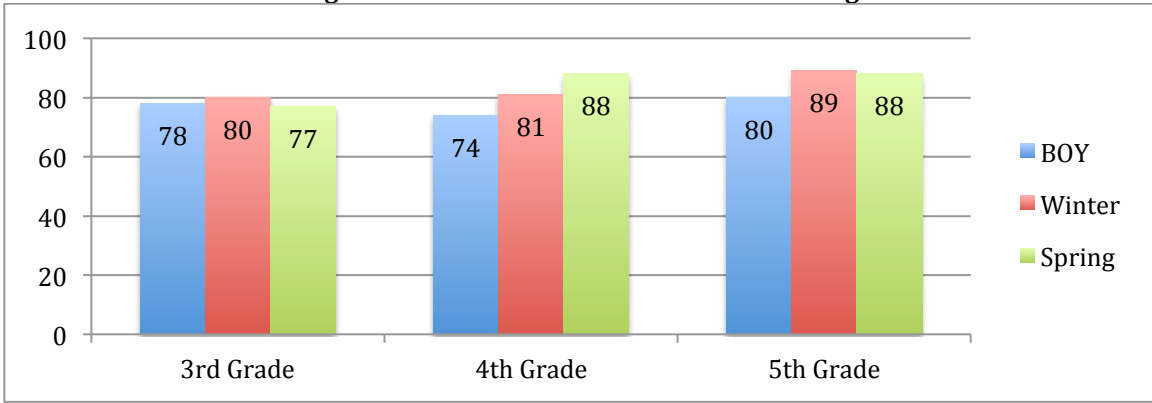

**2014-15 Percentage of Students At or Above Grade Level Target on STAR Reading**

**2015-16 Percentage of Students At or Above Grade Level Target on STAR Reading**

**2016-17 Percentage of Students At or Above Grade Level Target on STAR Reading**

**2017-18 Percentage of Students At or Above Grade Level Target on STAR Reading**

**2014-15 Percentage of Students At or Above Grade Level Target on STAR Math**

**2015-16 Percentage of Students At or Above Grade Level Target on STAR Math**