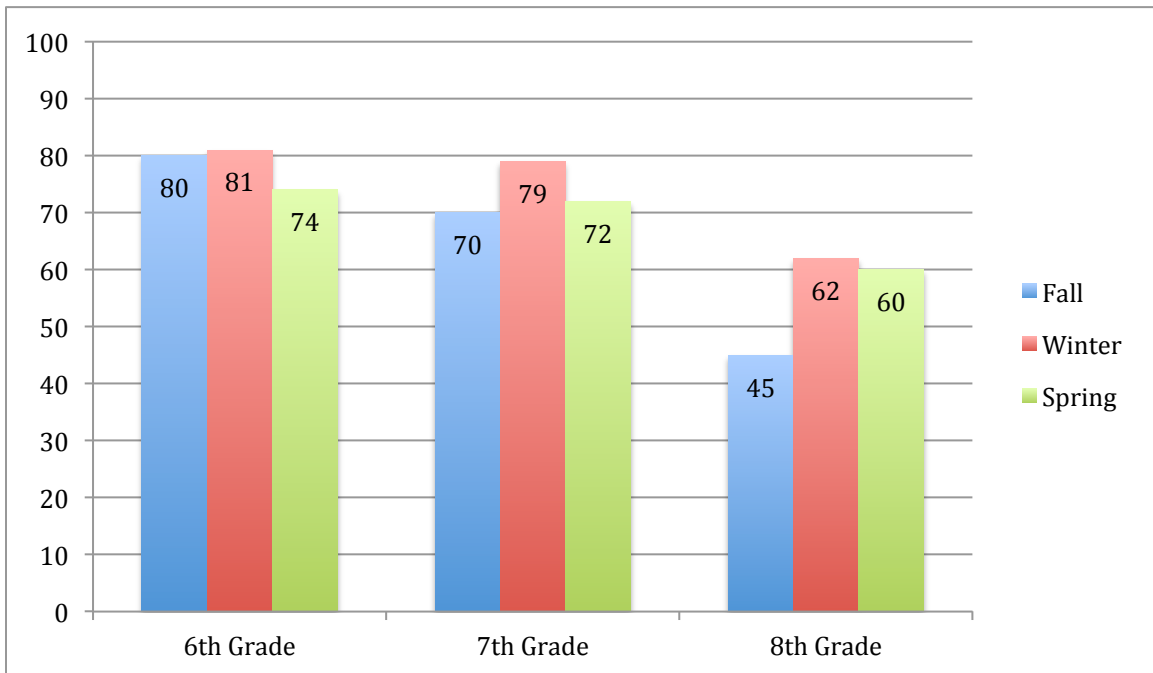

2014-15 Percentage of Students At or Above Grade Level Target on STAR Math

2015-16 Percentage of Students At or Above Grade Level Target on STAR Math

2016-17 Percentage of Students At or Above Grade Level Target on STAR Math