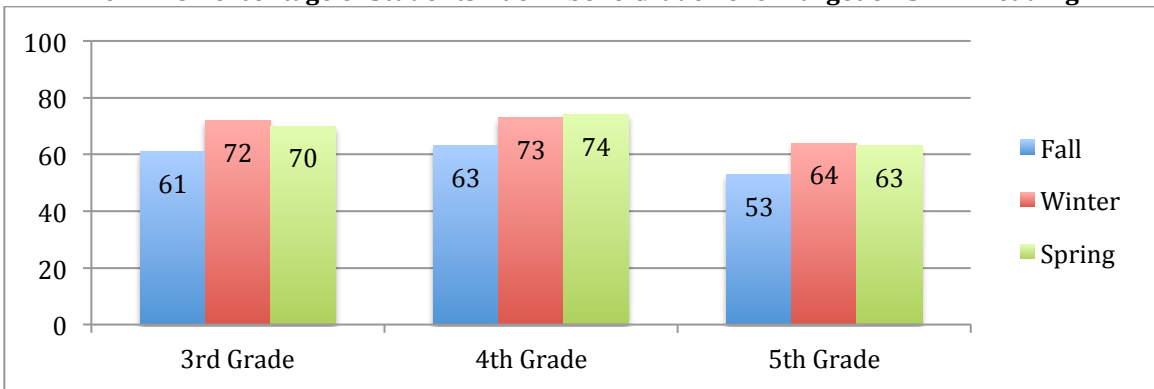

2014-15 Percentage of Students At or Above Grade Level Target on STAR Reading

2015-16 Percentage of Students At or Above Grade Level Target on STAR Reading

2016-17 Percentage of Students At or Above Grade Level Target on STAR Reading

2017-18 Percentage of Students At or Above Grade Level Target on STAR Reading

2014-15 Percentage of Students At or Above Grade Level Target on STAR Math

2015-16 Percentage of Students At or Above Grade Level Target on STAR Math