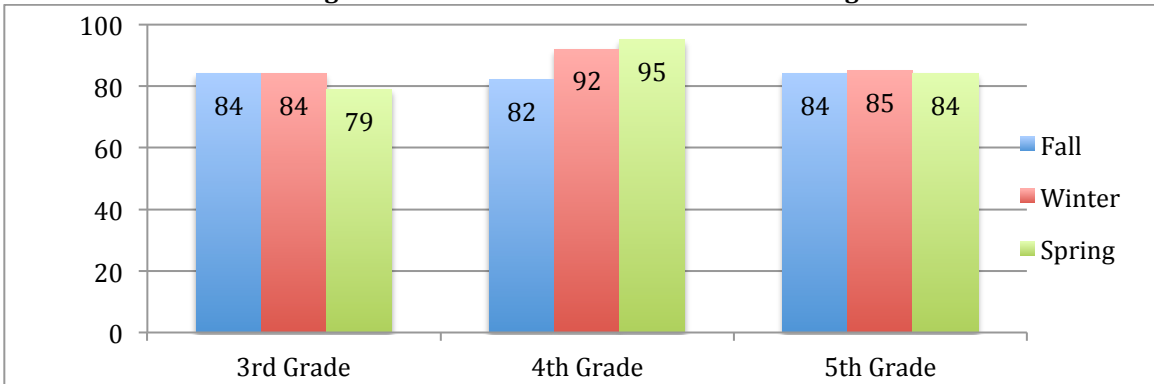

2017-18 Percentage of Students At or Above Grade Level Target on STAR Reading

2014-15 Percentage of Students At or Above Grade Level Target on STAR Math

2015-16 Percentage of Students At or Above Grade Level Target on STAR Math

2016-17 Percentage of Students At or Above Grade Level Target on STAR Math

2017-18 Percentage of Students At or Above Grade Level Target on STAR Math