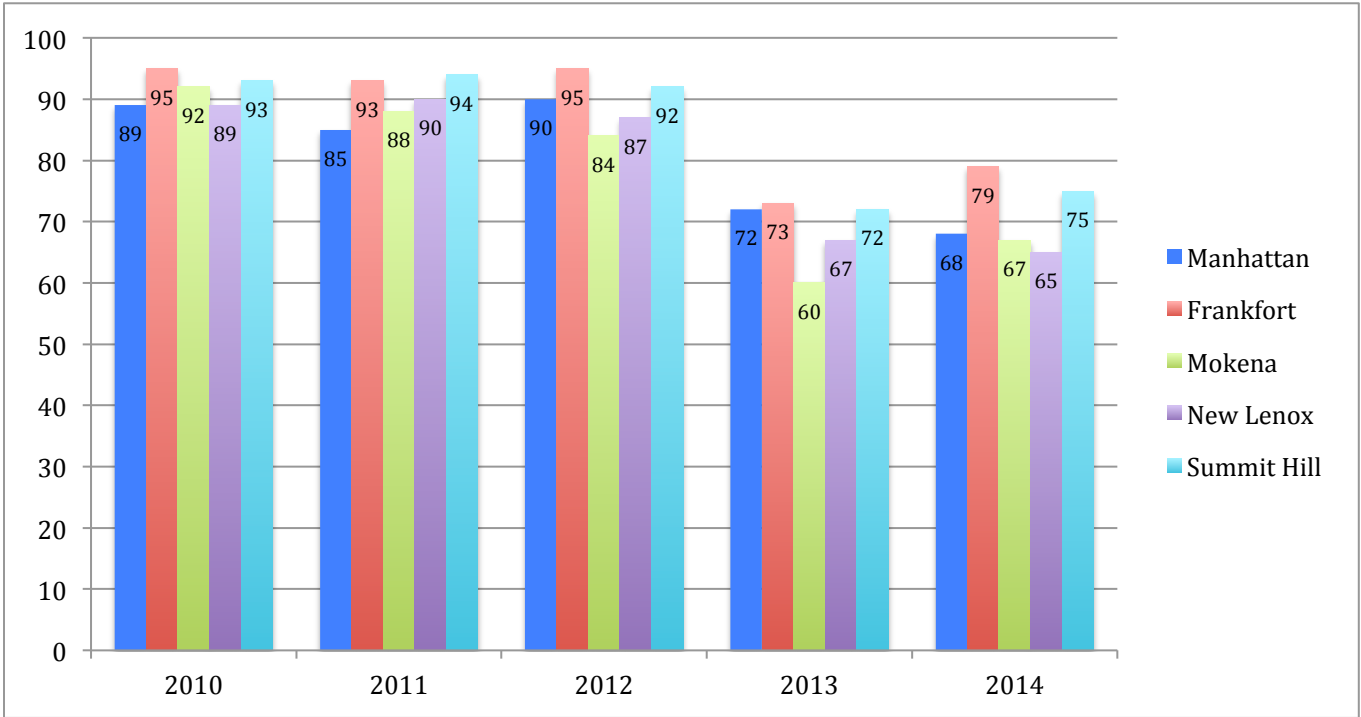

Lincoln Way Area ISAT Comparisons 2010-2014

6th Grade ISAT - READING