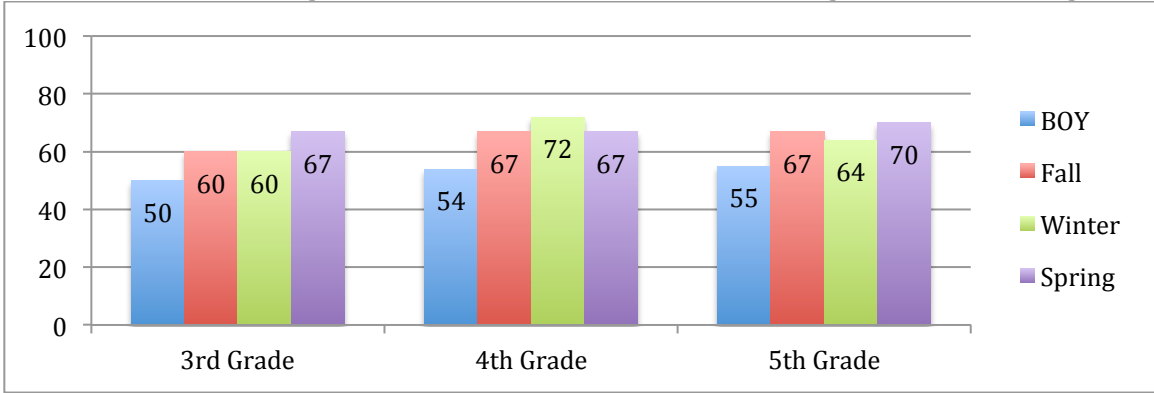

2014-15 Percentage of Students At or Above Grade Level Target on STAR Reading

2015-16 Percentage of Students At or Above Grade Level Target on STAR Reading

2016-17 Percentage of Students At or Above Grade Level Target on STAR Reading

2017-18 Percentage of Students At or Above Grade Level Target on STAR Reading

2014-15 Percentage of Students At or Above Grade Level Target on STAR Math

2015-16 Percentage of Students At or Above Grade Level Target on STAR Math