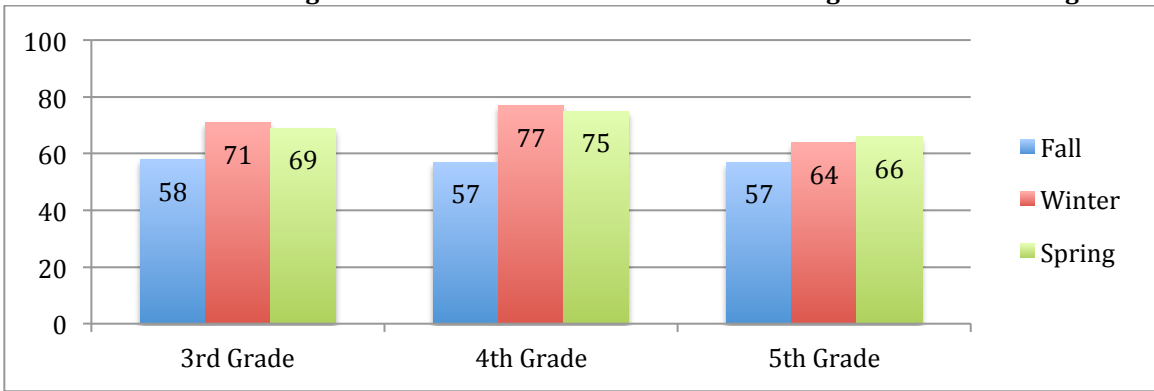

2014-15 Percentage of Students At or Above Grade Level Target on STAR Reading

2015-16 Percentage of Students At or Above Grade Level Target on STAR Reading

2016-17 Percentage of Students At or Above Grade Level Target on STAR Reading

2017-18 Percentage of Students At or Above Grade Level Target on STAR Reading

2014-15 Percentage of Students At or Above Grade Level Target on STAR Math

2015-16 Percentage of Students At or Above Grade Level Target on STAR Math