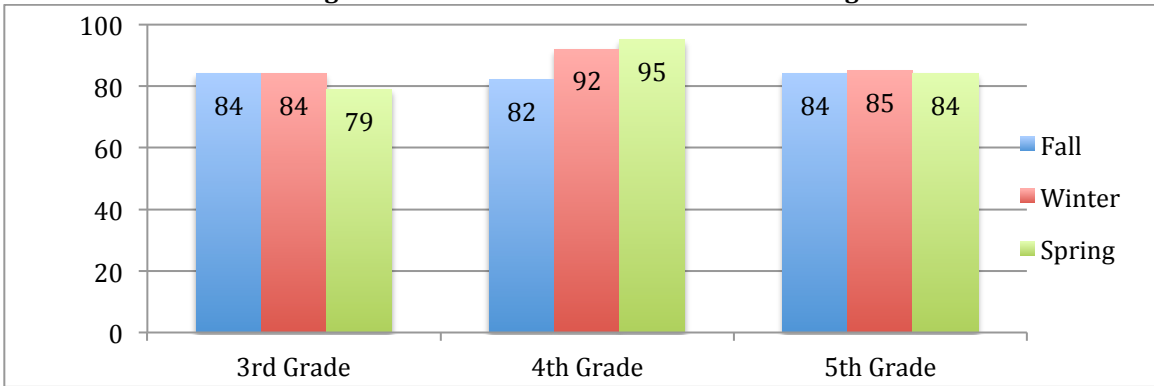

2017-18 Percentage of Students At or Above Grade Level Target on STAR Reading

2014-15 Percentage of Students At or Above Grade Level Target on STAR Math

2015-16 Percentage of Students At or Above Grade Level Target on STAR Math

2016-17 Percentage of Students At or Above Grade Level Target on STAR Math

2017-18 Percentage of Students At or Above Grade Level Target on STAR Math