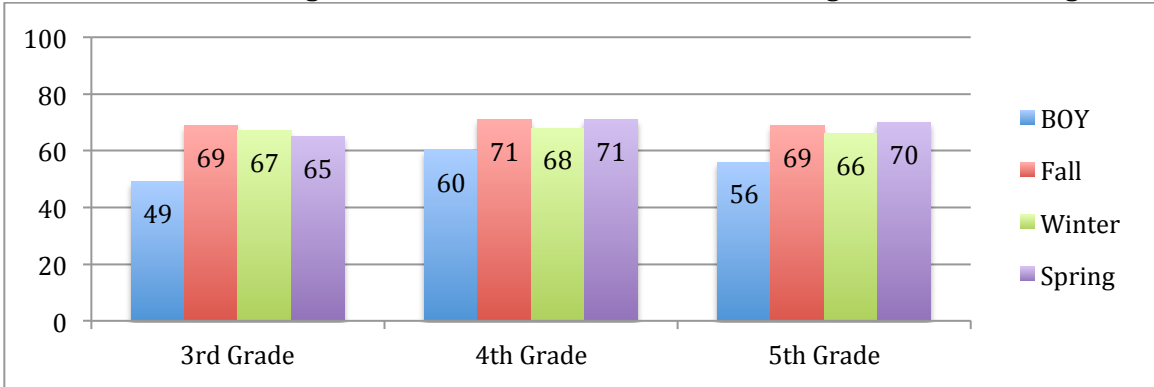

2014-15 Percentage of Students At or Above Grade Level Target on STAR Reading

2015-16 Percentage of Students At or Above Grade Level Target on STAR Reading

2016-17 Percentage of Students At or Above Grade Level Target on STAR Reading

2017-18 Percentage of Students At or Above Grade Level Target on STAR Reading

2014-15 Percentage of Students At or Above Grade Level Target on STAR Math

2015-16 Percentage of Students At or Above Grade Level Target on STAR Math