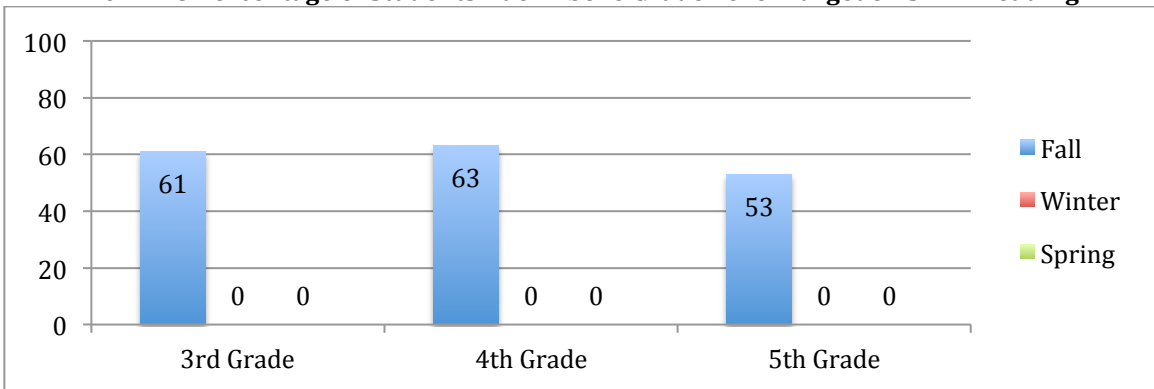

2014-15 Percentage of Students At or Above Grade Level Target on STAR Reading

2015-16 Percentage of Students At or Above Grade Level Target on STAR Reading

2016-17 Percentage of Students At or Above Grade Level Target on STAR Reading

2017-18 Percentage of Students At or Above Grade Level Target on STAR Reading

2014-15 Percentage of Students At or Above Grade Level Target on STAR Math

2015-16 Percentage of Students At or Above Grade Level Target on STAR Math