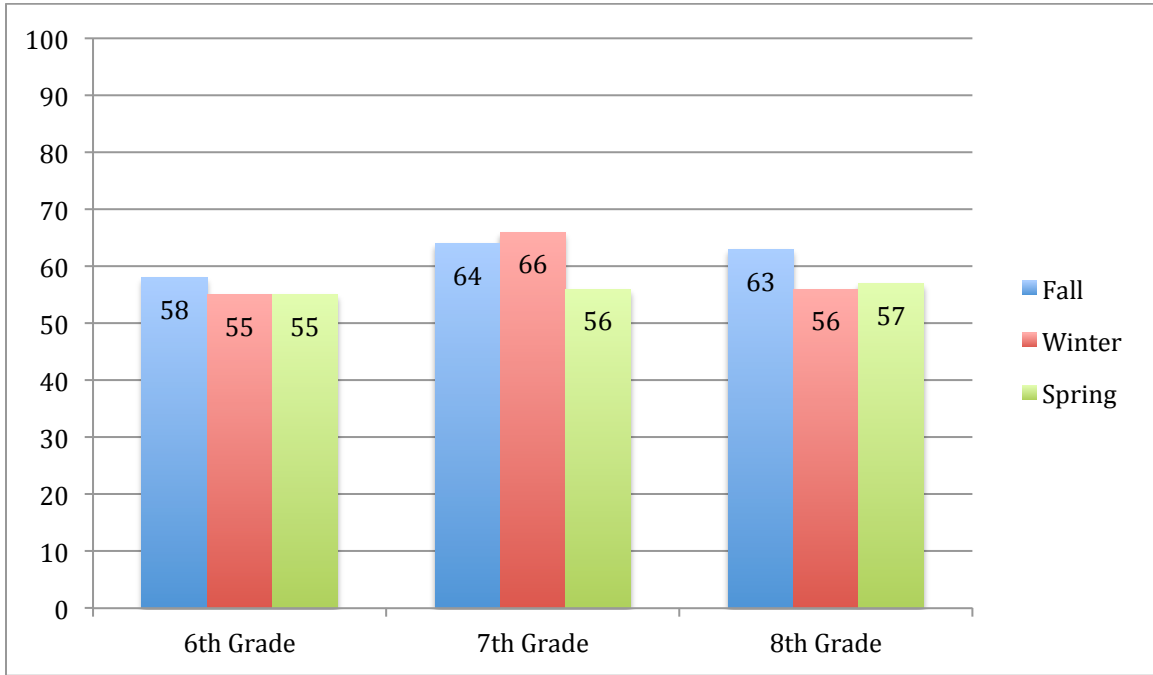

2014-15 Percentage of Students At or Above Grade Level Target on STAR Reading

2015-16 Percentage of Students At or Above Grade Level Target on STAR Reading

2016-17 Percentage of Students At or Above Grade Level Target on STAR Reading

2017-18 Percentage of Students At or Above Grade Level Target on STAR Reading