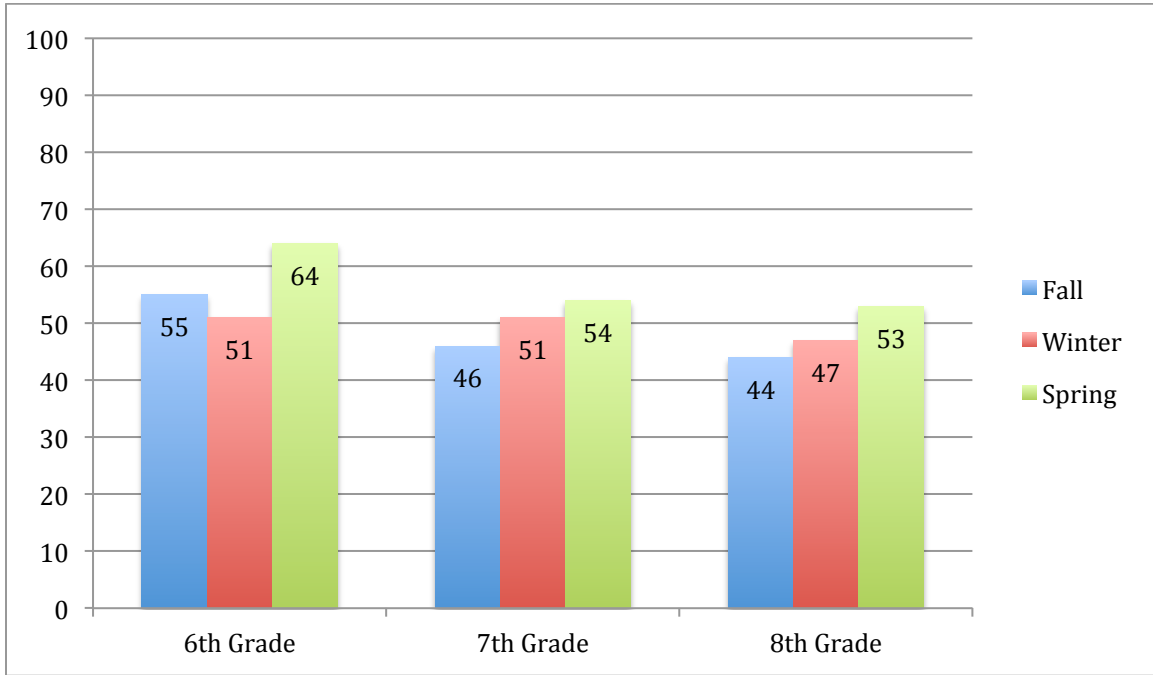

2014-15 Percentage of Students At or Above Grade Level Target on STAR Reading

2015-16 Percentage of Students At or Above Grade Level Target on STAR Reading

2016-17 Percentage of Students At or Above Grade Level Target on STAR Reading

2017-18 Percentage of Students At or Above Grade Level Target on STAR Reading