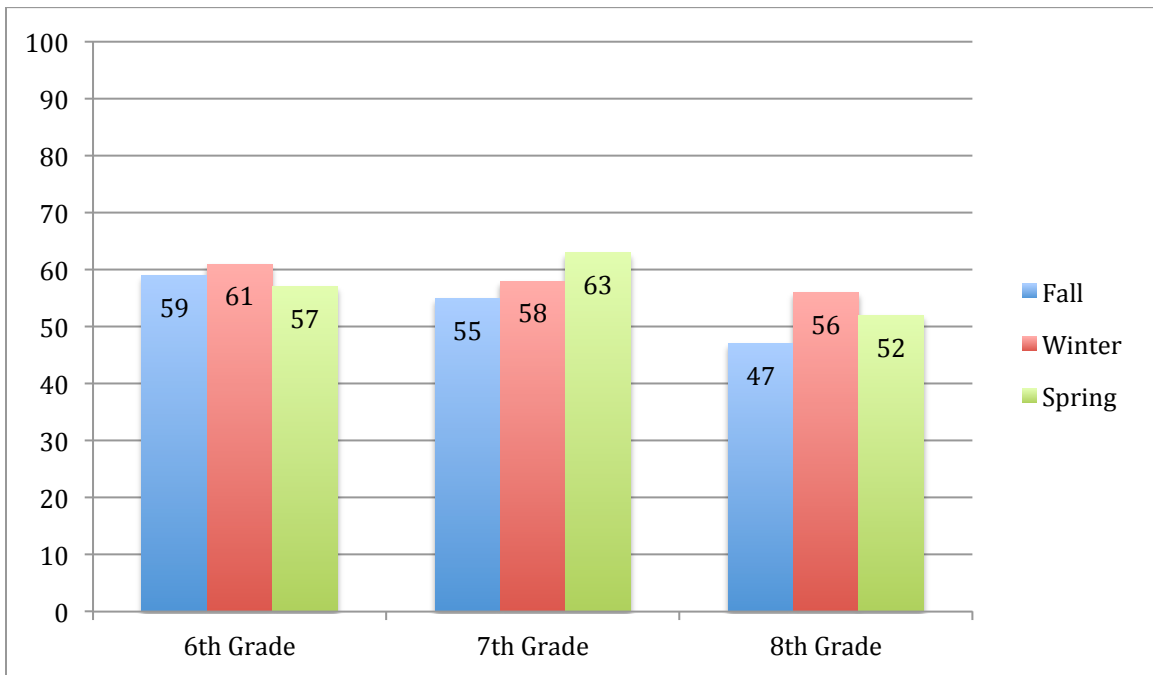

2014-15 Percentage of Students At or Above Grade Level Target on STAR Reading

2015-16 Percentage of Students At or Above Grade Level Target on STAR Reading

2016-17 Percentage of Students At or Above Grade Level Target on STAR Reading

2017-18 Percentage of Students At or Above Grade Level Target on STAR Reading