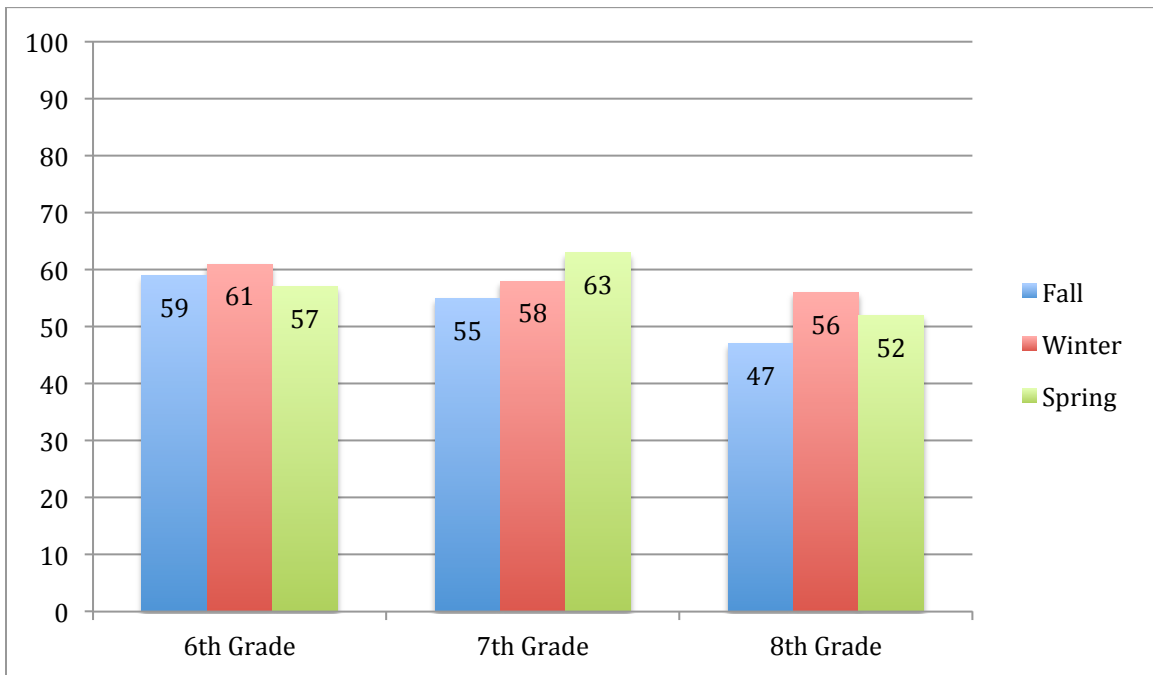

2014-15 Percentage of Students At or Above Grade Level Target on STAR Reading

2015-16 Percentage of Students At or Above Grade Level Target on STAR Reading

2016-17 Percentage of Students At or Above Grade Level Target on STAR Reading