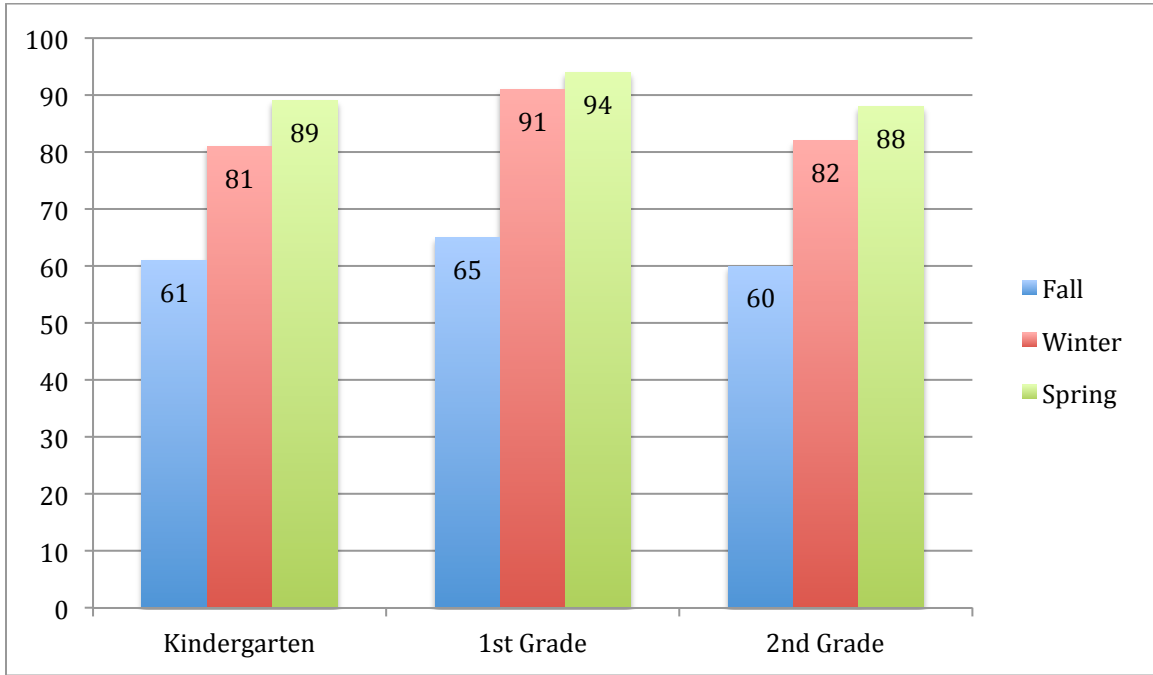

**2016-17 Percentage of Students At or Above Grade Level Target on STAR Early Literacy (K-1) and STAR Reading (2)**

**2016-17 Percentage of Students At or Above Grade Level Target on STAR Math**